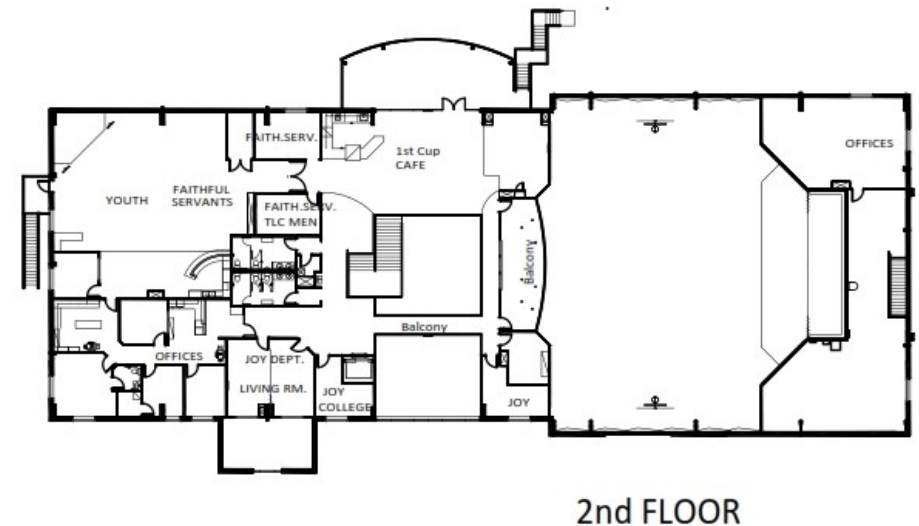

Connection Group	Description	Location	Target Age	Director	Teachers
New CG (Name to be Decided)	Rm. 105 Library 1st Floor	Rm. 203b 2nd Floor	All Ages	Jerry & Melanie Toups	Jerry & Melanie Toups

7637 MLK Drive, Orange, Texas 77630
409.886.7461