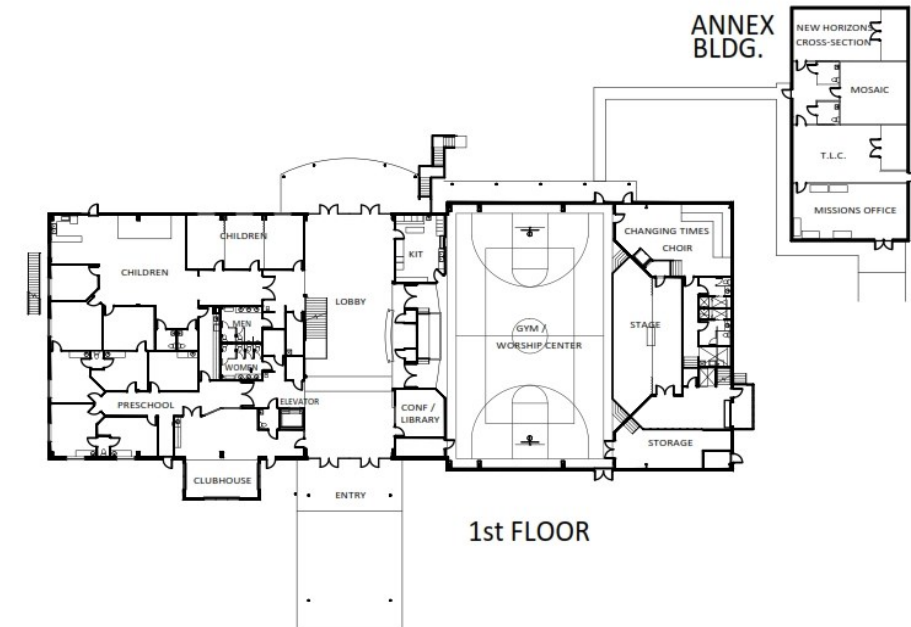

Connection Group	Description	Location	Target Age	Director	Teachers
New CG (Name to be Decided)	Rm. 105 Library 1st Floor	Rm. 203b 2nd Floor	All Ages	Jerry & Melanie Toups	Jerry & Melanie Toups

7637 MLK Drive, Orange, Texas 77630
409.886.7461